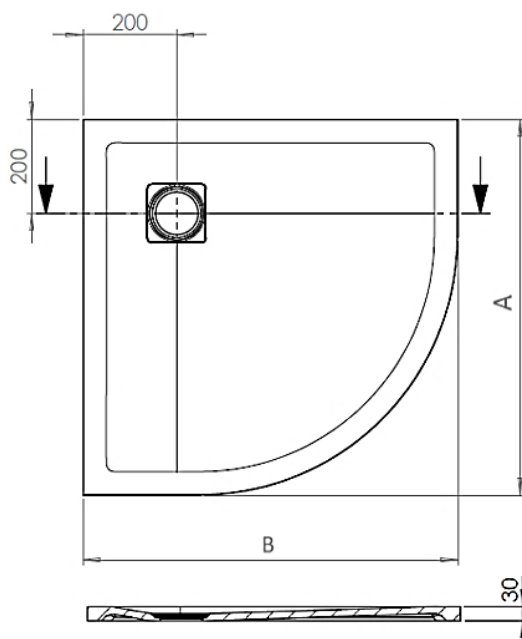

PIATTI DOCCIA MILOS

FINITURE DISPONIBILI / AVAILABLE FINISHES

Piatto doccia H 3 cm in **Stonecore** opaco, raggio 55, disponibile in finitura liscia e pietra (bianco, tortora, grigio e nero). Tolleranza dimensionale +/-2mm.

*Shower trays made of **Stonecore matt**, 3cm thickness, radius 55, available in smooth and stone finish (colours white, tortora, grey, black). Dimensional tolerance +/-2mm.*

A	B
80	80
90	90
100	100