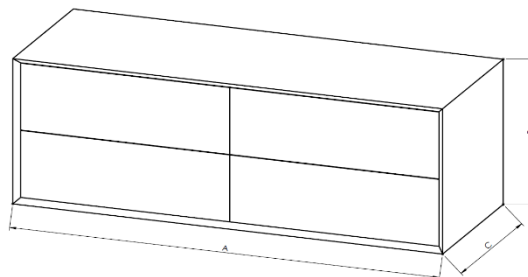

VANITY 2

	A*	B*	C*	DX	SX
VANITY 1	123,8	40	53,7	70+50	50+70
VANITY 2	143,8	40	53,7	70+70	70+70

*The dimensions indicate the total dimensions, sides included.