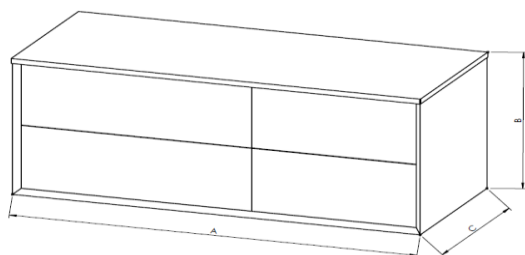

Materic laminate	White painted	Glossy and Matt colours painted	Wood effect
Carcass	Made in panel waterproof in aluminium gray finish.	Made in panel waterproof in aluminium gray finish.	Made in panel waterproof in aluminium gray finish.	Made in panel waterproof in aluminium gray finish.
Fronts Tops Side panels	18 mm chipboard panel, edges with polyurethane gluing system.	Made in M.D.F. painted in Matt and Glossy White.	Made in M.D.F. painted in Glossy and Matt colours.	Made in veneered, painted open pore process, as catalogue samples.
		Top in matt Solid	Top in matt Solid	
Drawers	Push-pull system. GRASS metallic sliding system with amortized return, metallic carter, clasping-unclasping rapid system	Push-pull system. GRASS metallic sliding system with amortized return, metallic carter, clasping-unclasping rapid system	Push-pull system. GRASS metallic sliding system with amortized return, metallic carter, clasping-unclasping rapid system	Push-pull system. GRASS metallic sliding system with amortized return, metallic carter, clasping-unclasping rapid system

VANITY 1