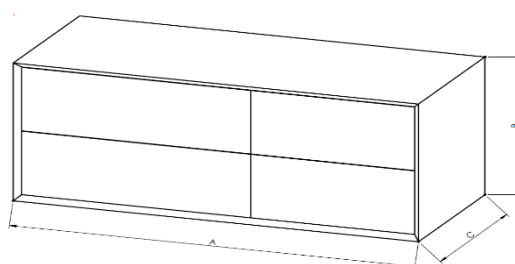

Materic laminate	White painted	Glossy and Matt colours painted	Wood effect
Carcass	Made in panel waterproof in aluminium gray finish.	Made in panel waterproof in aluminium gray finish.	Made in panel waterproof in aluminium gray finish.	Made in panel waterproof in aluminium gray finish.
Fronts Tops Side panels	18 mm chipboard panel, edges with polyurethane gluing system.	Made in M.D.F. painted in Matt and Glossy White.	Made in M.D.F. painted in Glossy and Matt colours.	Made in veneered, painted open pore process, as catalogue samples.
		Top in matt Solid	Top in matt Solid	
Drawers	Push-pull system. GRASS metallic sliding system with amortized return, metallic carter, clasping-unclasping rapid system	Push-pull system. GRASS metallic sliding system with amortized return, metallic carter, clasping-unclasping rapid system	Push-pull system. GRASS metallic sliding system with amortized return, metallic carter, clasping-unclasping rapid system	Push-pull system. GRASS metallic sliding system with amortized return, metallic carter, clasping-unclasping rapid system

VANITY 1