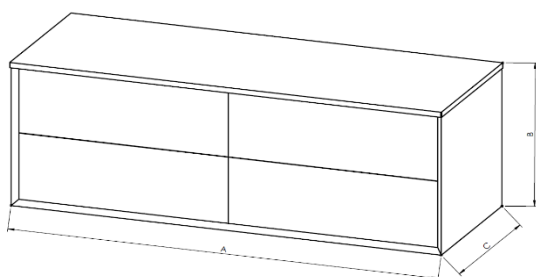

VANITY 2

	A*	B*	C*	DX	SX
VANITY 1	123,8	40	53,7	70+50	50+70
VANITY 2	143,8	40	53,7	70+70	70+70

*The dimensions indicate the total dimensions, sides included.