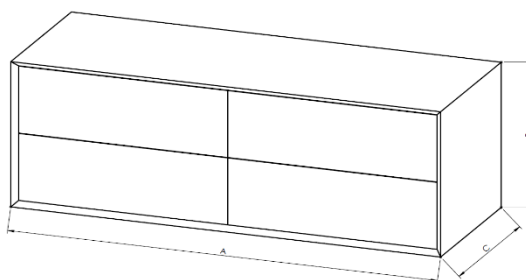

VANITY 2

	A*	B*	C*	DX	SX
VANITY 1	123,8	40	53,7	70+50	50+70
VANITY 2	143,8	40	53,7	70+70	70+70

*The dimensions indicate the total dimensions, sides included.