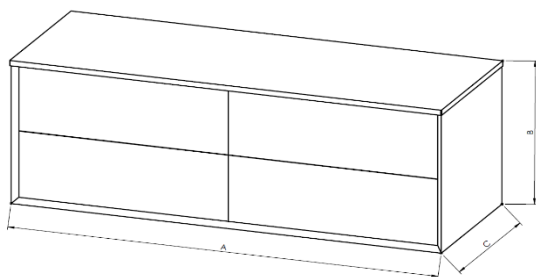

VANITY 2

	A*	B*	C*	DX	SX
VANITY 1	123,8	40	53,7	70+50	50+70
VANITY 2	143,8	40	53,7	70+70	70+70

*The dimensions indicate the total dimensions, sides included.