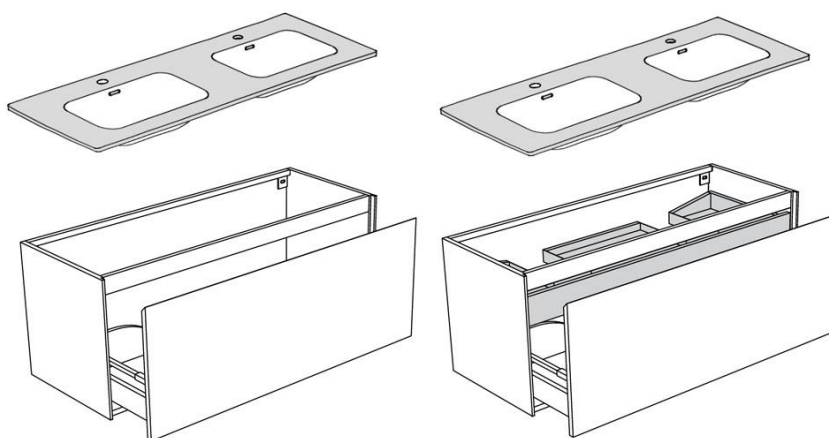

SCHEDA TECNICA MOBILE E LAVABO

Larghezza Width (cm)	Altezza Height (cm)	Profondità Dept (cm)
120	48	46

Laccato

Fianchi e fronte Hips and forehead	Pannelli in MDF Classe E1 verniciati Fianchi con profilo sagomato Frontali con apertura sagomata a 45°	Class E1 MDF painted panels Sides with shaped profile Fronts with shaped opening at 45 °
Struttura interna Internal structure	Pannelli in melaminico Classe E1, colore grigio antracite	Class E1 melamine panels, anthracite gray color
Cassetti Drawers	Interno in metallo verniciato, chiusura soft- system	Painted metal interior, soft closing system
Barra per installazione Installation bar	Barra in alluminio, con regolazioni e sistema angisgancio	Aluminum bar, with adjustments and angling system

Melaminico

Fianchi e fronte Hips and forehead	pannelli in melaminico Classe E1 Fianchi con profilo sagomato Frontali con apertura sagomata a 45°	Class E1 MDF painted panels Sides with shaped profile Fronts with shaped opening at 45 °
Struttura interna Internal structure	pannelli in melaminico Classe E1, colore grigio antracite	Class E1 melamine panels, anthracite gray color
Cassetti Drawers	interno in metallo verniciato, chiusura soft- system	Painted metal interior, soft closing system
Barra per installazione Installation bar	in alluminio, con regolazioni e sistema angisgancio	Aluminum bar, with adjustments and angling system