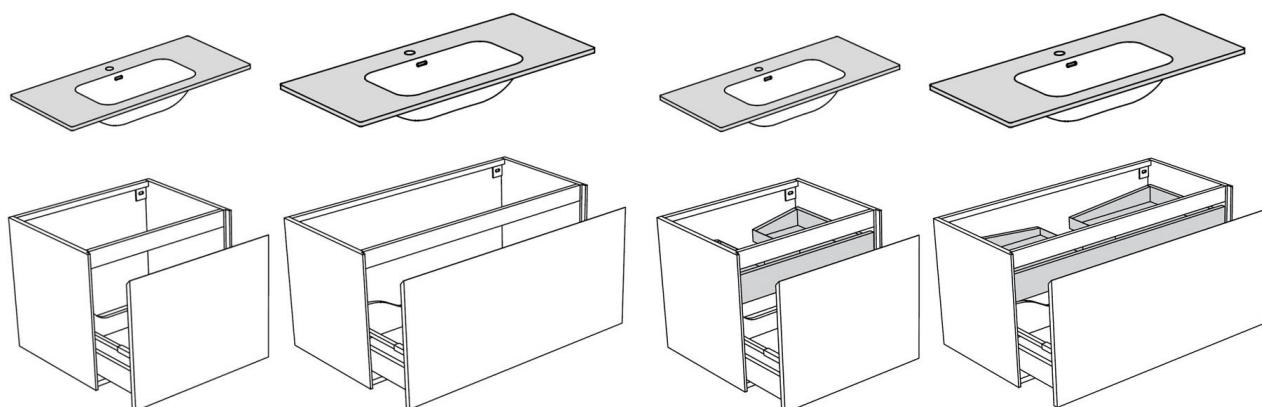

SCHEDA TECNICA MOBILE E LAVABO

Larghezza Width (cm)	Altezza Height (cm)	Profondità Dept (cm)
60	48	46
70	48	46
80	48	46
90	48	46
100	48	46
120	48	46

Laccato

Fianchi e fronte Hips and forehead	Pannelli in MDF Classe E1 verniciati Fianchi con profilo sagomato Frontali con apertura sagomata a 45°	Class E1 MDF painted panels Sides with shaped profile Fronts with shaped opening at 45 °
Struttura interna Internal structure	Pannelli in melaminico Classe E1, colore grigio antracite	Class E1 melamine panels, anthracite gray color
Cassetti Drawers	Interno in metallo verniciato, chiusura soft- system	Painted metal interior, soft closing system
Barra per installazione Installation bar	Barra in alluminio, con regolazioni e sistema angisgancio	Aluminum bar, with adjustments and angling system

Melaminico

Fianchi e fronte Hips and forehead	pannelli in melaminico Classe E1 Fianchi con profilo sagomato Frontali con apertura sagomata a 45°	Class E1 melamine panels Sides with shaped profile Fronts with shaped opening at 45 °
Struttura interna Internal structure	pannelli in melaminico Classe E1, colore grigio antracite	Class E1 melamine panels, anthracite gray color
Cassetti Drawers	interno in metallo verniciato, chiusura soft- system	Painted metal interior, soft closing system
Barra per installazione Installation bar	in alluminio, con regolazioni e sistema angisgancio	Aluminum bar, with adjustments and angling system