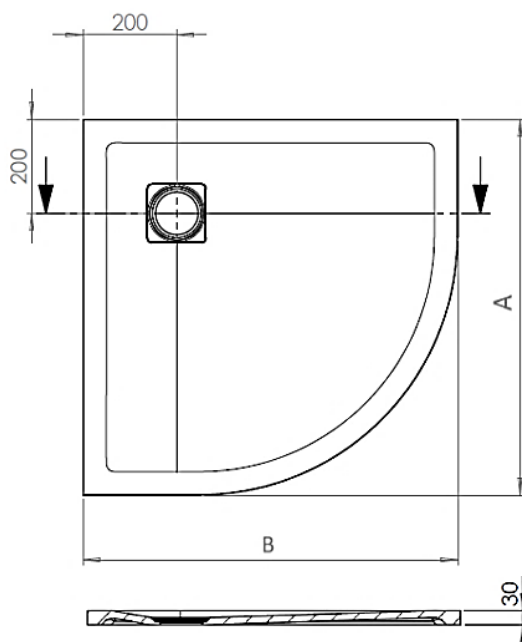

PIATTI DOCCIA MILOS

FINITURE DISPONIBILI / AVAILABLE FINISHES

Piatto doccia H 3 cm in **Stonecore** opaco, raggio 55, disponibile in finitura liscia e pietra (bianco, tortora, grigio e nero). Tolleranza dimensionale +/-2mm.

Shower trays made of **Stonecore matt**, 3cm thickness, radius 55, available in smooth and stone finish (colours white, tortora, grey, black). Dimensional tolerance +/-2mm.

A	B
80	80
90	90
100	100