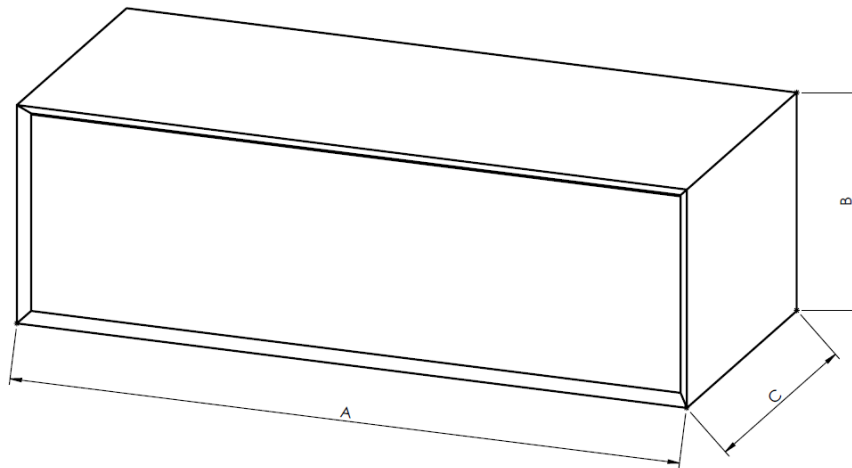

	Materic laminate	Wood effect
Carcass	Made in panel waterproof in aluminium gray finish.	Made in panel waterproof in aluminium gray finish.
Fronts Tops Side panels	18 mm chipboard panel, edges with polyurethane gluing system.	Made in veneered, painted open pore process, as catalogue samples.