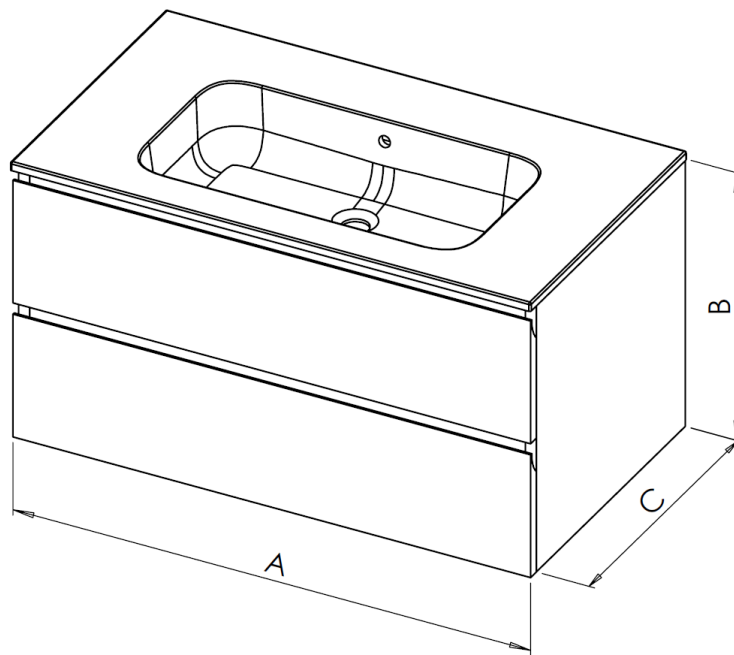

**– GOLA –**

**WALL-HUNG WASHBASIN UNIT  
2 DRAWER**

**AVAILABLE FINISHES**

LAMINATO MATERICO  
MATERIC LAMINATE

108X Pembroke  
Bianco - White

112X Pembroke  
Argilla - Clay

*N.B. Shown sample are indicative. Several factors can affect the diversity of the final product: lots of color, oxidation, the color of the bathroom or its curtains, affect the resulting tone of the colors.*

	<b>Materic laminate</b>
<b>Carcass</b>	18mm chipboard panel, edges with polyurethane gluing system, external finish as fronts, grey aluminium finish inside
<b>Fronts Side panel</b>	18mm chipboard panel, edges with polyurethane gluing system
<b>Jumbo drawers</b>	GRASS metallic sliding system with amortized return, metallic carter, clasp- unclasp rapid system. wooden drawer, folding built. With QUADRO sliding system
<b>Maniglie</b>	Opening system with 45° cut on front

	<b>A</b>	<b>B</b>	<b>C</b>
<b>Laminate</b>	900	480	510

The dimensions indicate the total dimensions, sides included.